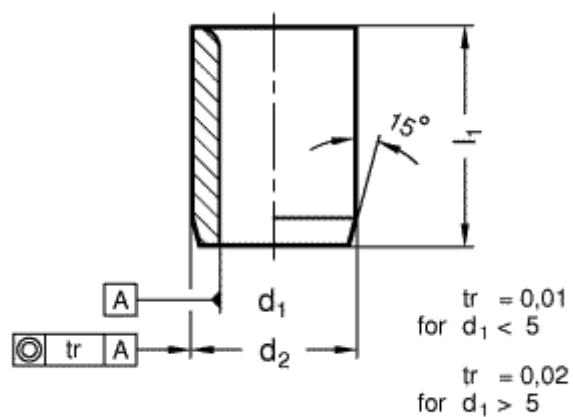

Article number: 201135117

Description: E+G Guide bush DIN 179-B4,8-12-A  
(M6) without collar

## Measures

---

$d_1 = 4,8$

$d_2 = 8$

$l_1 = 12$